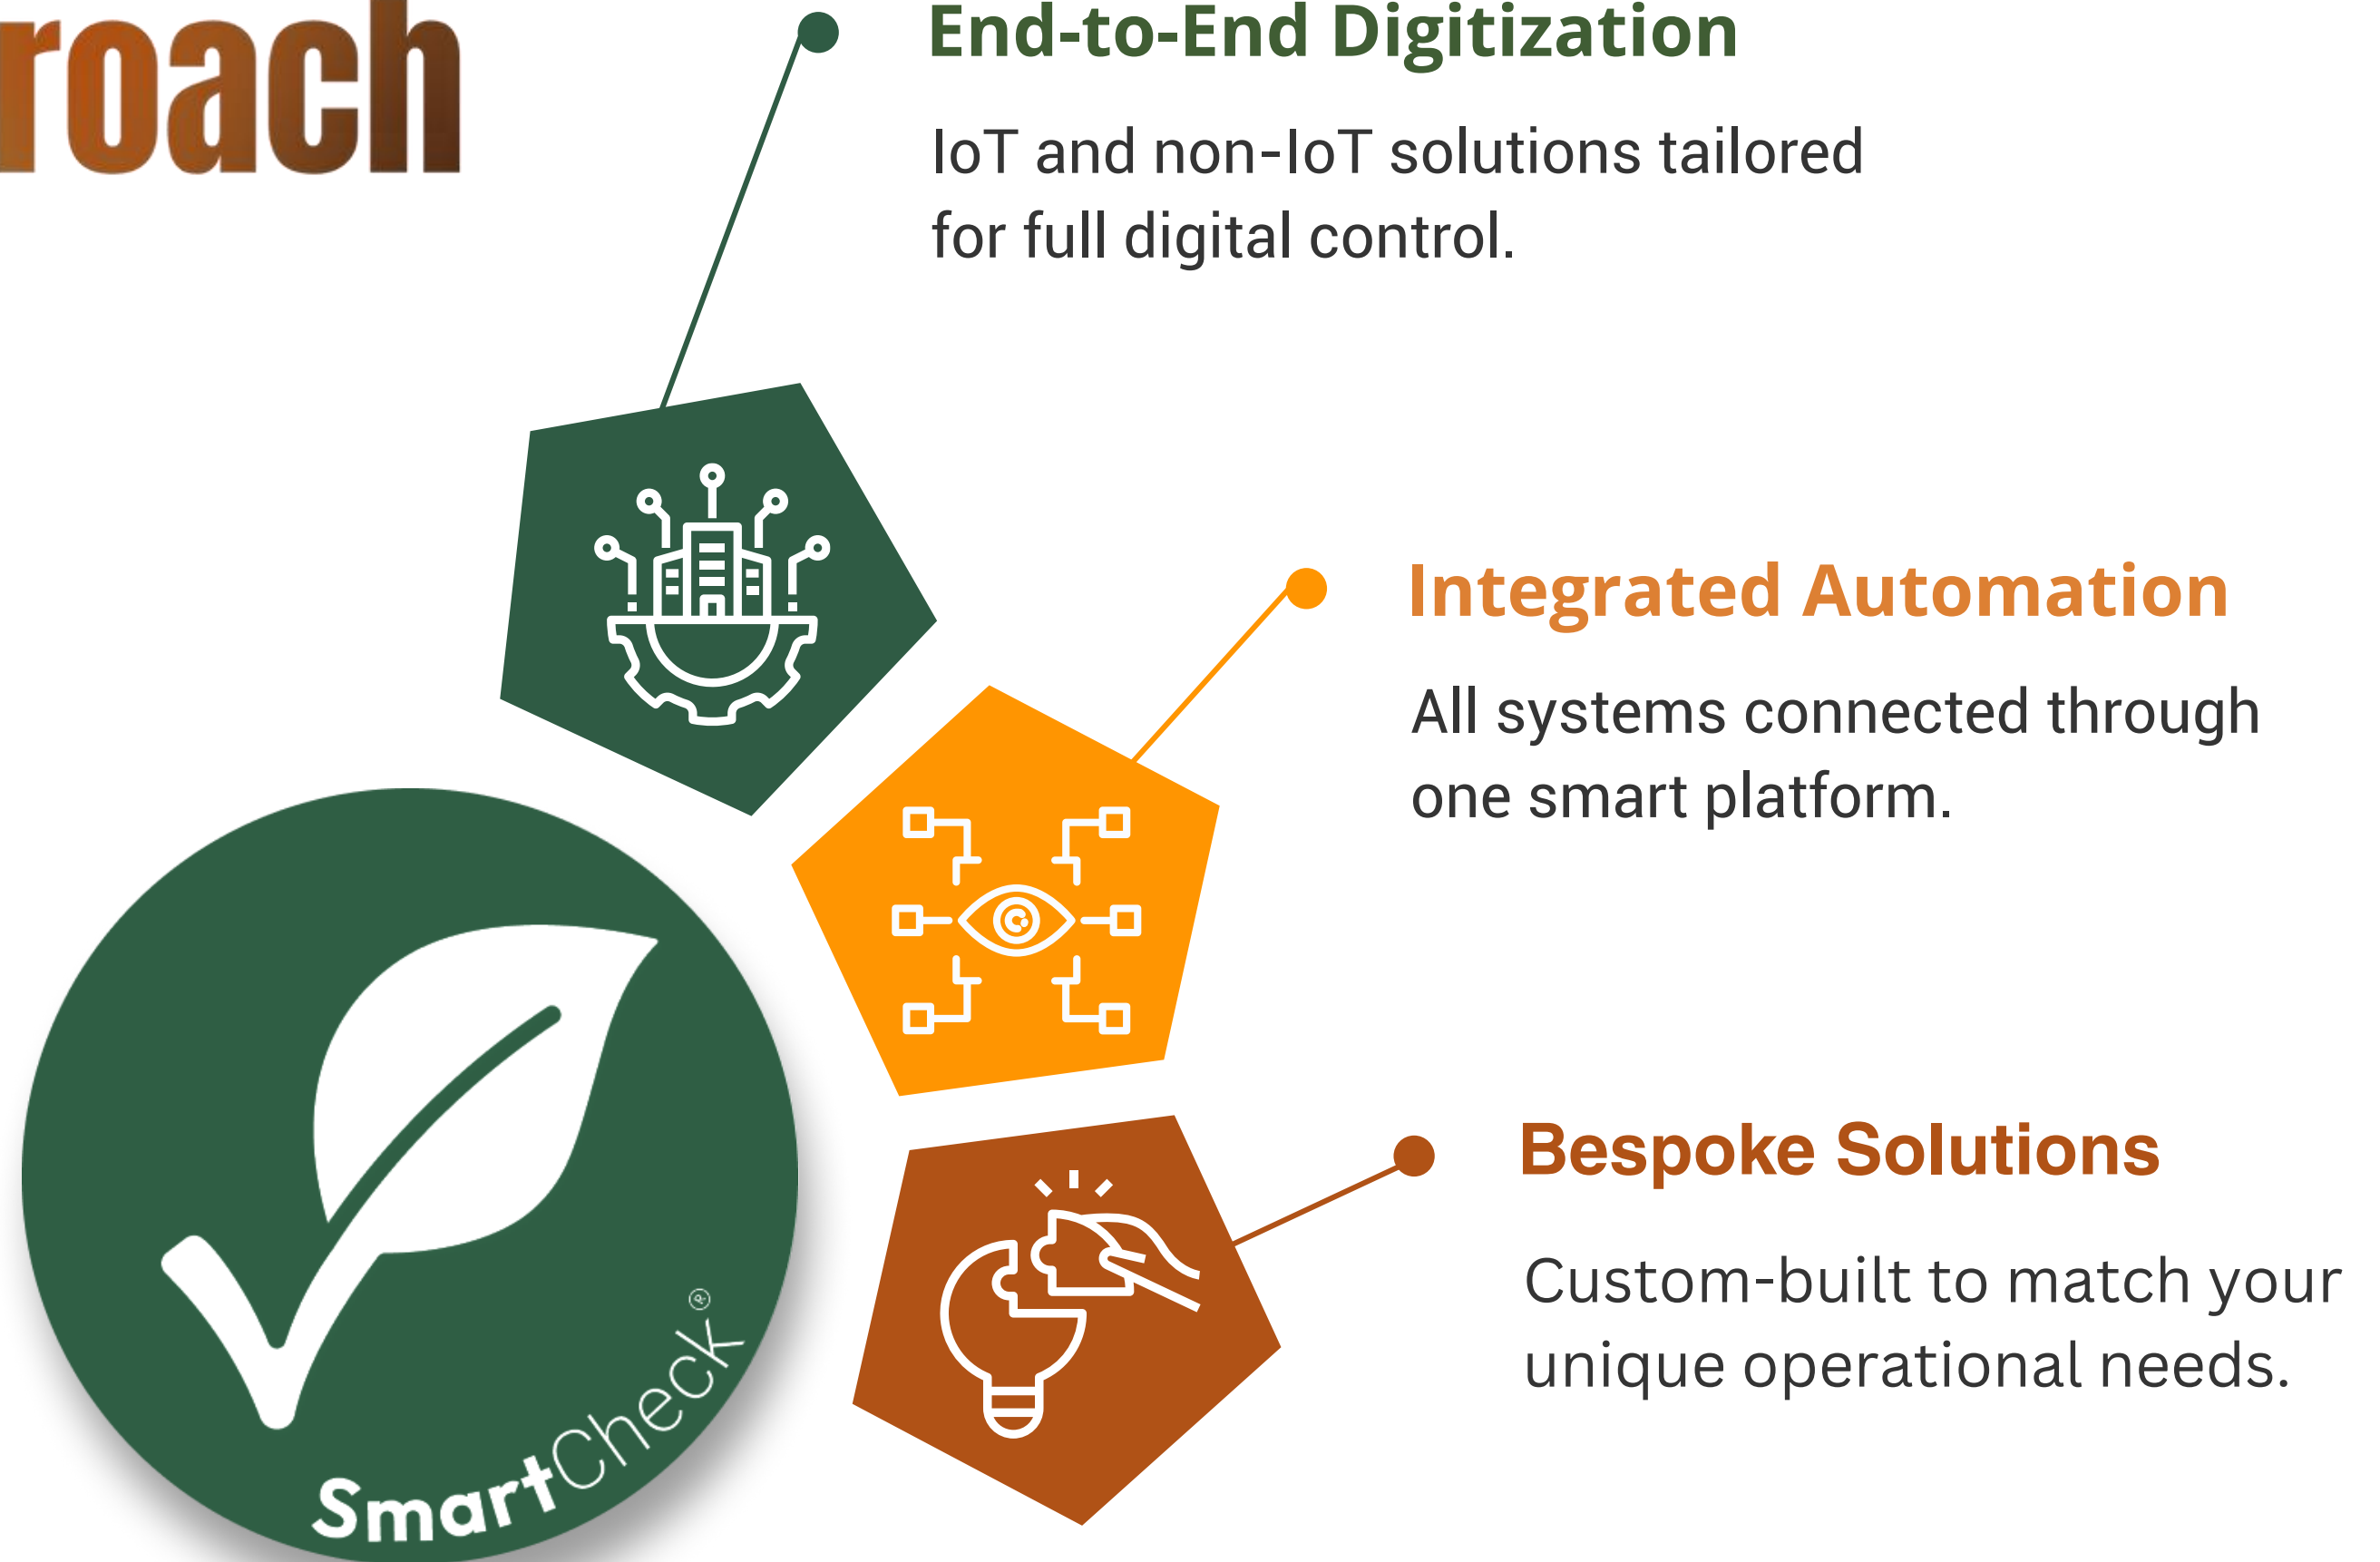

To provide modular, intuitive and scalable solutions for every facility stakeholder.

 **SmartCheck**[®]
Digitizing Facilities, Elevating Excellence

Core Values

Innovation

We embrace forward-thinking technology to stay ahead of industry needs.

10%

Un-recorded Systems

Untracked tasks, assets, and compliance logs

**INTEGRATE
THE
DISINTEGRATED**

Our Approach

SmartCheck Solutions

02

Gate Check

- Visitor Check
- Material Check
- Water Tanker
- Transport Check
- Vallet Parking
- Mailroom Check
- Keys Check
- Patrol Check
- Parking Check

04

Smart Facility/ IOT

- Activity based Cleaning
- Smart Washroom
- BMS Integration
- Condition based Asset Management